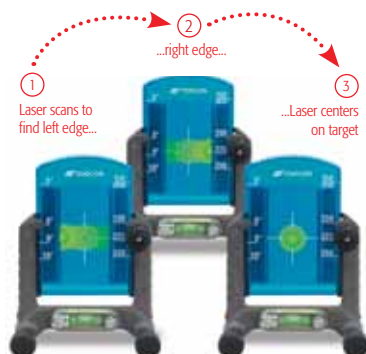

### Easy-to-see display

The large, backlit LCD is sloped so you can easily see the panel without climbing into the manhole or trench.

### Functional accessibility anywhere

The RC-200 remote puts all of the features at your fingertips whether you're at the laser or up to 660 ft. away.

### SmartLine® (TP-L4GV/AV/G)

Accelerate production by making setup and alignment automatic. Patented scanning technology allows the industry's only fast, accurate one-person automatic alignment feature: the SmartLine®.