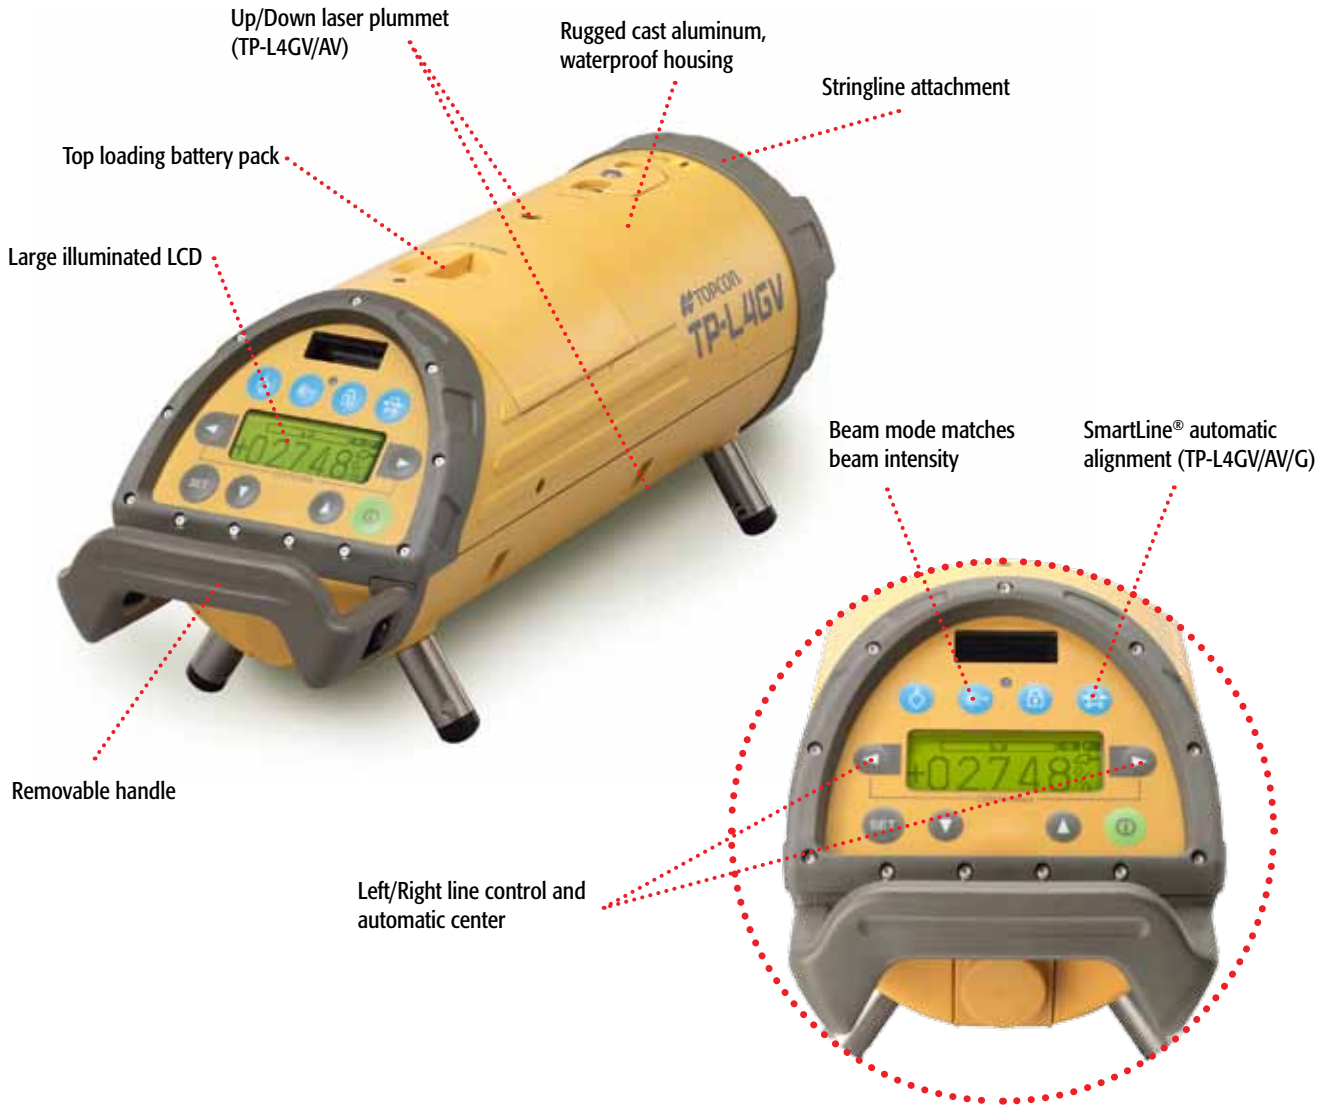

PRIMARY FEATURES